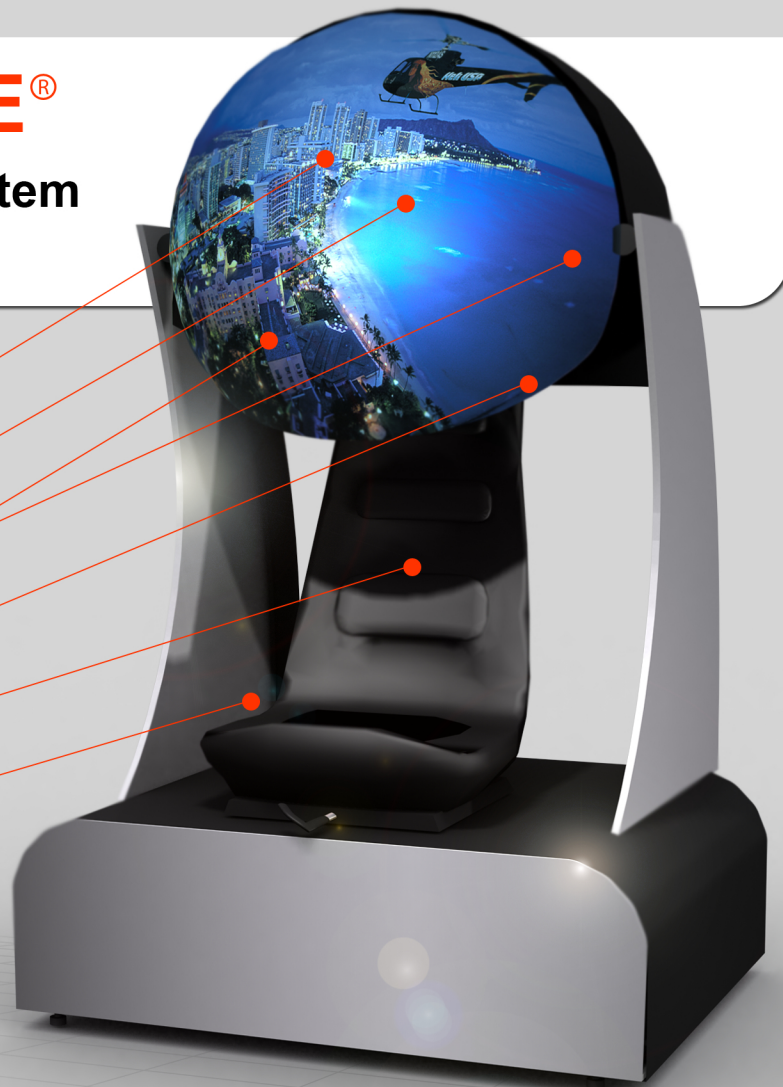

IMMERSA-DOME®

Personal Multisensory System
for Complete Immersion.

Hemispherical Display

CGI / HD Video

Stereo Sound

Time-Triggered Scents

Vibration

Wind Simulation

IMMERSA-DOME

The Immersa-Dome provides an amazing immersive experience. The system's unique display is a hemisphere that completely fills the user's front and peripheral view.

The Immersa-Dome is capable of very high-resolution and is only limited by the content and projector resolution. The projected image can be seen on both sides of the hemispherical dome so the operator can see what the user is viewing. Waiting participants will be fascinated by the visual spectacle as they anxiously wait for their opportunity to be personally immersed.

With the Immersa-Dome, throughput is fast and easy without the hassle of operator maintenance and potential hygiene concerns. Unlike headset-based Virtual Reality systems, the Immersa-Dome does not touch the user's head, face, or hair.

Content can be CGI (computer-generated imagery) or HD (high-definition) video geometrically corrected for the dome. The Immersa-Dome can also be equipped with a hand-held controller for navigation within an experience.